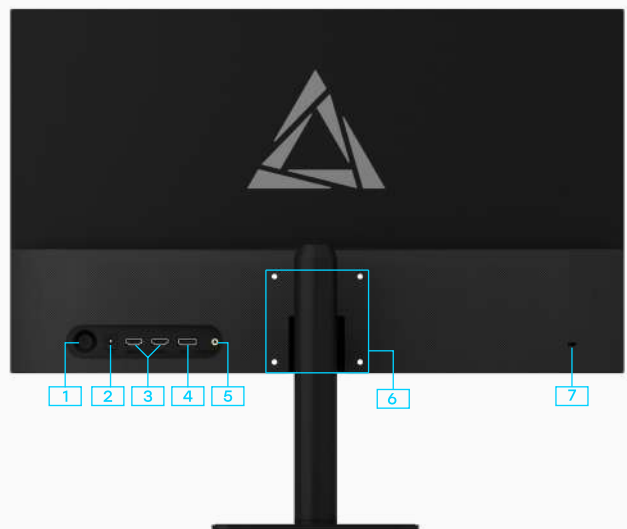

# Display Sova

Model OM238I 2K

Delta Computers Sova is a range of Russian professional displays designed to create modern workstations for professionals in various fields.

The Sova OM238I monitor, with a 23.8-inch frameless 2K display, is intended for use with both standard applications and specialized software with high image quality requirements.

## Features

- △ Matte 23.8" QHD IPS panel
- △ 89% screen-to-body ratio
- △ Suitable for multimonitor setups due to thin bezels
- △ Built-in speakers
- △ Wide range of modern graphic outputs 2xHDMI/1xDP
- △ Reduced harmful blue light through Low Blue Light Eye technology
- △ Height-adjustable stand option
- △ Ready-made solutions for Los and Yastreb workplaces based on Voron and Bober PCs

<b>Security</b>	Kensington lock connector
<b>Power consumption during operation</b>	Up to 30 Вт
<b>Power consumption on standby</b>	Up to 0,5 Вт
<b>Power supply unit</b>	External, 36 W
<b>VESA mount</b>	75x75 mm
<b>Stand</b>	Standard metal, adjustable at an angle of 5/15° Height, rotation, and tilt adjustable (optional)
<b>Color</b>	Black
<b>Weight</b>	Standard stand version Net weight: 3.3 kg Gross weight: 4.5 kg  Height-adjustable stand version Net weight: 3.95 kg Gross weight: 5.15 kg
<b>Dimensions</b>	Monitor dimensions without stand (WxHxD): 539x43x319 mm Monitor dimensions with standard stand (WxHxD): 539x168x411 mm Monitor dimensions with height-adjustable stand (WxHxD): 539x200x444(509) mm Packaging dimensions (WxHxD): 650x113x437 mm
<b>Package kit</b>	Power cable Power adapter HDMI cable Quick start guide
<b>Article No.</b>	OM238I.QHD.AS.01.P3 (with height-adjustable stand) OM238I.QHD.SS.01.P3 (with standard stand)
<b>Ministry of Industry and Trade</b>	As a part of Workstation Yastreb, Display Sovo OM238I is included in the Ministry of Industry and Trade register: Nos. 1742\2\2023, 1742\4\2023, and 665\1\2022